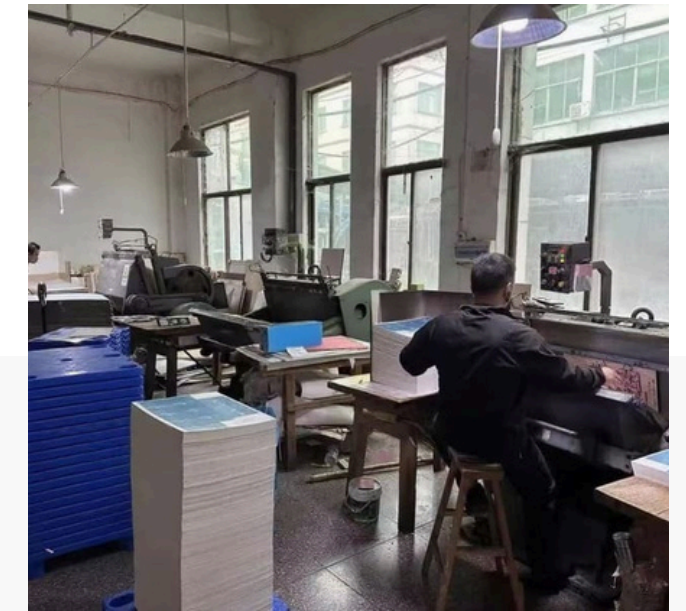

World-class production facilities and standardized quality control systems engineered for scalable luxury packaging fulfillment.

- Sampling: 5–10 Days
- Production: 20–35 Days
- OEM & ODM Service

- BSCI Audited
- FSC Certified Materials
- Global Export Experience